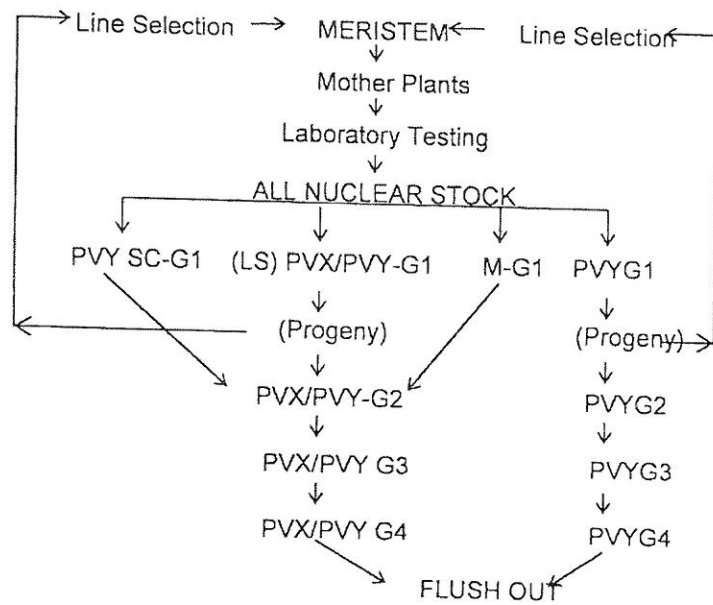

**OUTLINE OF STEPS
IN MONTANA'S SEED POTATO PROGRAM**
(See Rules and Regulations for full details.)*

Note: G = Generation; PVX = Potato Virus X tested; PVY = Potato Virus Y tested; SC = Stem-cut; M = Meristem; LS = Line Select

The potato seed program in Montana is one of limited generations. Hills, clones and clone increase are all steps in the development of the seed stocks (see above). All Nuclear stock must be pretested for diseases in the laboratory. Generation 1 is the progeny of Nuclear stock. Generation 2 is the progeny of Generation 1, and so on. Generation 4 is not eligible for recertification. Nuclear, G1 and G2 must ELISA test within tolerances for PVX (Table 1) and PVY (Table 2). Each generation must pass field inspections (Table 4).

Line selection (LS) is a common practice among Montana seed growers. It is done by planting selected clones in the field and comparing their yields and performances. The best line is then used as a source for Nuclear or Meristem.

*Copies of the Rules and Regulations can be obtained by writing to Dr. Nina Zidack, Director, Seed Potato Certification, PO Box 172060, MSU-Bozeman, Bozeman, MT 59717-2060. Phone: (406) 994-3150 * FAX: (406) 994-6042 * Email potatocert@montana.edu. Website is montanaspud.org.

TERMINOLOGY

PVX Tested Seed tested for PVX that meets the recommended tolerance requirements for PVX-tested seed. Uses the PVX prefix.

Generation 2: PVX Generation 2 (PVX G2)
Generation 3 & 4 testing for PVX is optional.

PVY Tested Seed tested for PVY that meets recommended tolerances stated in the Rules for Seed Potato Certification. Uses the PVY prefix.

Generation 1: PVY Generation 1 (PVY G1)
Generation 2: PVY Generation 2 (PVY G2)
Generation 3 & 4 testing for PVY is optional.

MONTANA CERTIFIED SEED POTATO GRADE STANDARDS

NOTE: Beginning in 1985, only blue tags and red tags can be used. Tag color indicates only seed grade, not seed class.

Montana Blue Tag (Grade) Equivalent of the U.S. No. 1 grade standard with the exceptions as noted in Rules and Regulations, Section 12, 4.12.3503.

Montana Red Tag (Grade) Equivalent of the U.S. No. 2 grade standard with the exceptions as noted in Rules and Regulations, Section 12, 4.12.3504.

Field conditions other than disease that appeared unusual or abnormal, but failed to interfere with proper field inspection by the Field Inspector, are recorded on the grower's field inspection form(s), but are not listed in this directory.